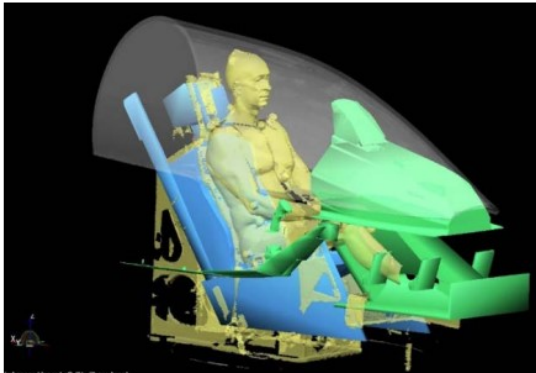

SENSING CONTROL SYSTEM

Part Number: M-S-026

Price: \$ 1161.06

Sensors ensure a proper posture of the trainee at the ejection seat: head, shoulder left/right, elbow left/right and legs. Trigger button of firing is included in the safety chain. Pressure sensors, mechanical interlock of ejection cylinder for unintended firing. Emergency stop system, sledge/seat hold and descent device with safety damping cylinder.