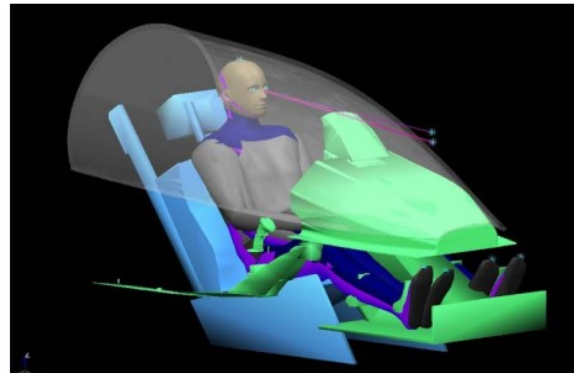

SENSING CONTROL SYSTEM

Part Number: M-S-026

Price: \$ 1161.06

Sensors ensure a proper posture of the trainee at the ejection seat: head, shoulder left/right, elbow left/right and legs. Trigger button of firing is included in the safety chain. Pressure sensors, mechanical interlock of ejection cylinder for unintended firing. Emergency stop system, sledge/seat hold and descent device with safety damping cylinder.